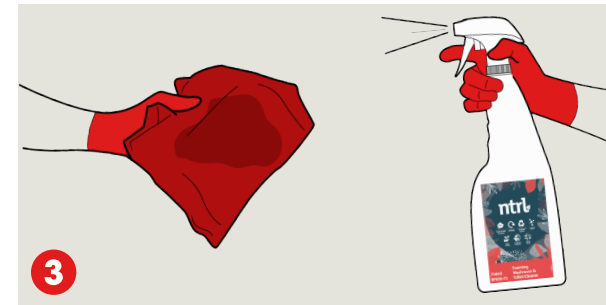

BF026-75

Foaming Washroom & Toilet Cleaner

ntrl®

Washroom & toilet

1 Place safety sign.

2 Use appropriate PPE as indicated in the Safety Data Sheet.

3 Spray solution onto cloth or directly onto surface.

4 Wipe surface. No need to rinse.