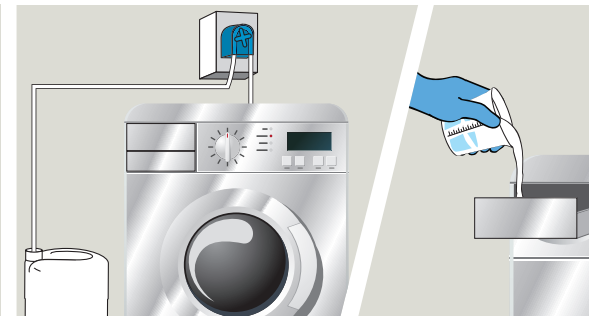

Premium Fabric Softener

Jangro

Product Usage Guide

PREMIUM

BP230-20

Health & Safety

Please refer to relevant
COSHH Safety Data Sheet

Scan for further product details

1 Use appropriate PPE as indicated in safety data sheet.

2 Connect to an automatic dosing system. Dispense 4-6ml per kilo of dry wash. Alternatively pour into main wash dispenser.

3 Make sure laundry detergent is connected to the dosing unit or added to the machine. We recommend using Jangro Premium Laundry Liquid BP210 or BP215.