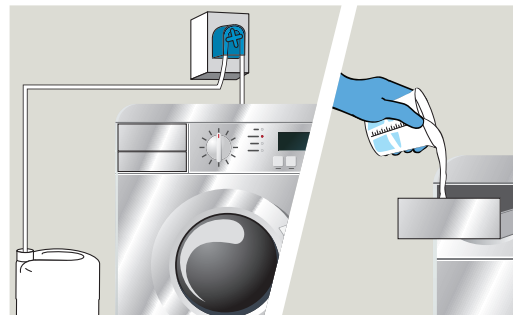

Premium Fabric Softener

Jangro

Product Usage Guide

PREMIUM

BP230-20

Health & Safety

Please refer to relevant
COSHH Safety Data Sheet

Scan for further product details

1 Use appropriate PPE as indicated in safety data sheet.

2 Connect to an automatic dosing system. Dispense 4-6ml per kilo of dry wash. Alternatively pour into main wash dispenser.

3 Make sure laundry detergent is connected to the dosing unit or added to the machine. We recommend using Jangro Premium Laundry Liquid BP210 or BP215.