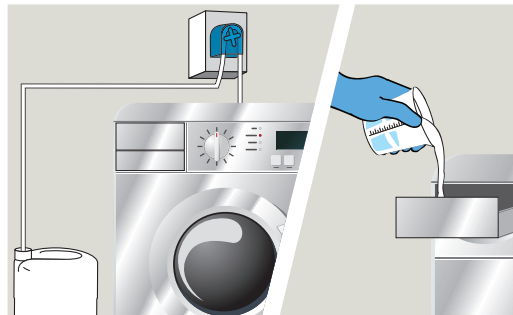

Premium Fabric Softener

Jangro

Product Usage Guide

PREMIUM

BP230-5

Health & Safety

Please refer to relevant
COSHH Safety Data Sheet

Scan for further product details

1 Use appropriate PPE as indicated in safety data sheet.

2 Connect to an automatic dosing system. Dispense 4-6ml per kilo of dry wash. Alternatively pour into main wash dispenser.

3 Make sure laundry detergent is connected to the dosing unit or added to the machine. We recommend using Jangro Premium Laundry Liquid BP210 or BP215.