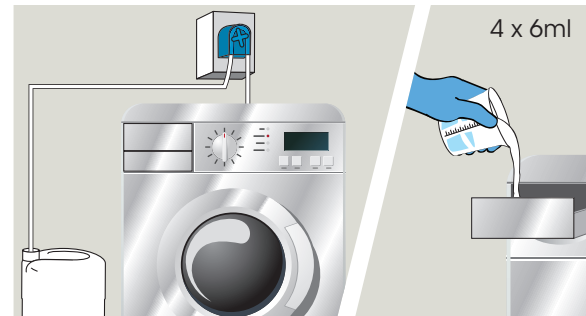

Premium Fabric Softener

Jangro

Product Usage Guide

PREMIUM

BP230-5

Health & Safety

Please refer to relevant
COSHH Safety Data Sheet

Scan for further product details

1 Use appropriate PPE as indicated in safety data sheet.

2 Connect to an automatic dosing system. Dispense 4-6ml per kilo of dry wash. Alternatively pour into main wash dispenser.

3 Make sure laundry detergent is connected to the dosing unit or added to the machine. We recommend using Jangro Premium Laundry Liquid BP210 or BP215.