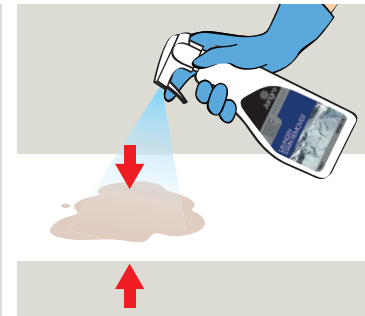

Premium Laundry Stain Remover

Jangro

Product Usage Guide

PREMIUM

BP250-75

Health & Safety

Please refer to relevant
COSHH Safety Data Sheet

Scan for further product details

1 Use appropriate PPE as indicated in safety data sheet.

2 Spray the stained area. Both sides of the stain should be treated.

3 Leave for no longer than 10 minutes.

4 Wash as usual following Garment instructions.

Do not use on wool, leather, silk, flame resistant fabrics, dry-clean only garments or metal parts. Check for colour fastness.

www.jangro.net