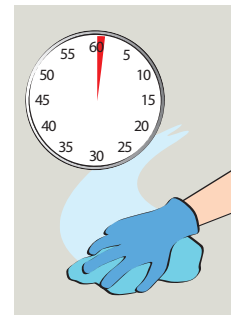

Premium Virucidal Cleaner

Product Usage Guide

PREMIUM

BA053-75

Kills bacteria
EN1276 & EN1650

Contact time
30 seconds.

Passes
EN1276,
EN14476 &
EN1650

Protection against
enveloped viruses
e.g. Coronaviruses
EN14476.

4 Leave for 30 seconds.

5 Wipe surface with a clean cloth.

6 Remove Safety Signs.

1 Use appropriate PPE as indicated in the Safety Data Sheet.

2 Place Safety Signs.

3 Wipe surface clean.

4 Spray surface to be cleaned.