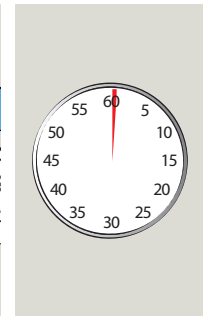

Contact time
1 minute.

Health & Safety

Please refer to relevant
COSHH Safety Data Sheet

Scan for further product details

1 Use appropriate PPE as indicated in the Safety Data Sheet.

2 Place Safety Signs.

3 Spray surface to be cleaned.