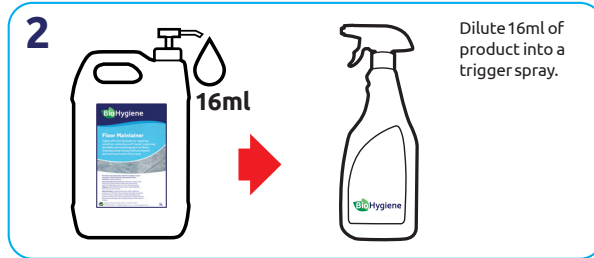

## Floor Maintainer

Health & Safety  
Please refer to relevant MSDS

Don't forget  
**PPE**

**Do not rinse as BioHygiene special invisible biofilms offer residual protection.**

**Always use with cold water. Hot water will kill biological actives.**