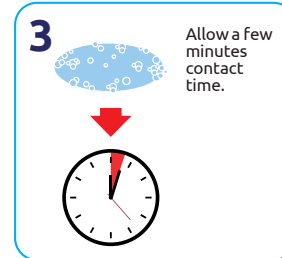

## Floor Maintainer

Health & Safety  
Please refer to relevant MSDS

Don't forget  
**PPE**

**Do not rinse as BioHygiene special invisible biofilms offer residual protection.**

**Always use with cold water. Hot water will kill biological actives.**